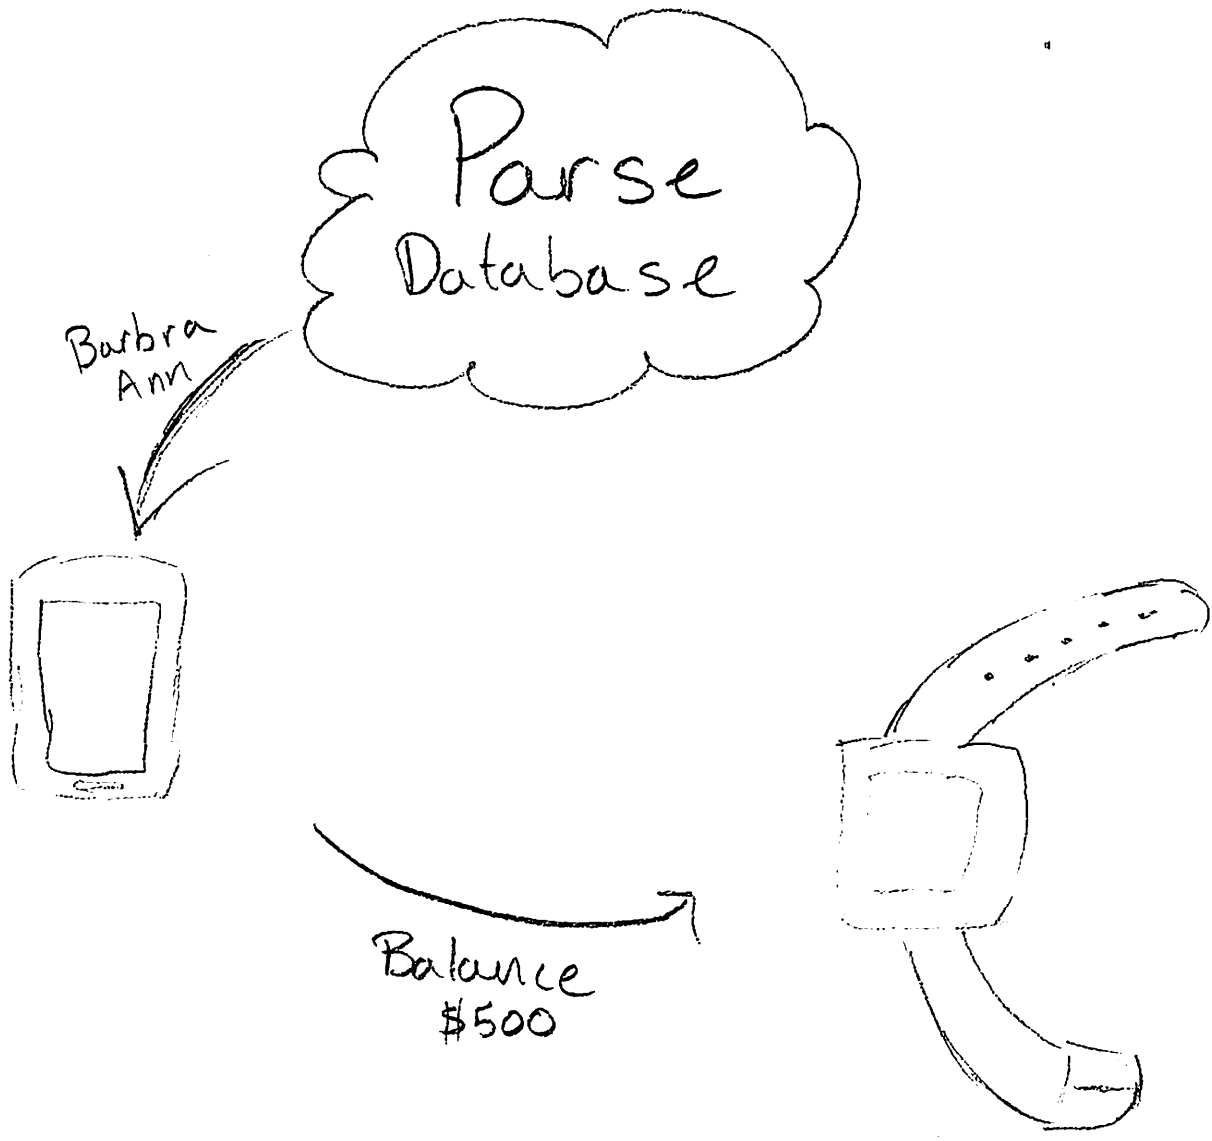

EECE401 Senior Design I
Electrical and Computer Engineering
Howard University
Dr. Charles Kim -- Instructor
WWW.MWFTR.COM/SD1415.html

①

Barbra Ann

The Watchmen

2

Parse

check Balance

PARSE

Database

Name	Balance	Location	Credit Score
Brad Gilbreth	\$293	Houston, TX	685
Phil Johnson	\$72	Washington, D.C.	323
Bobby Shurmda	-\$25	Denver, CO	514
Barbra Ann	\$500	Los Angeles, CA	720
John Smith	\$867	Seattle, WA	420

Sale!
Sale!
Sale!

Cash
or
Credit?